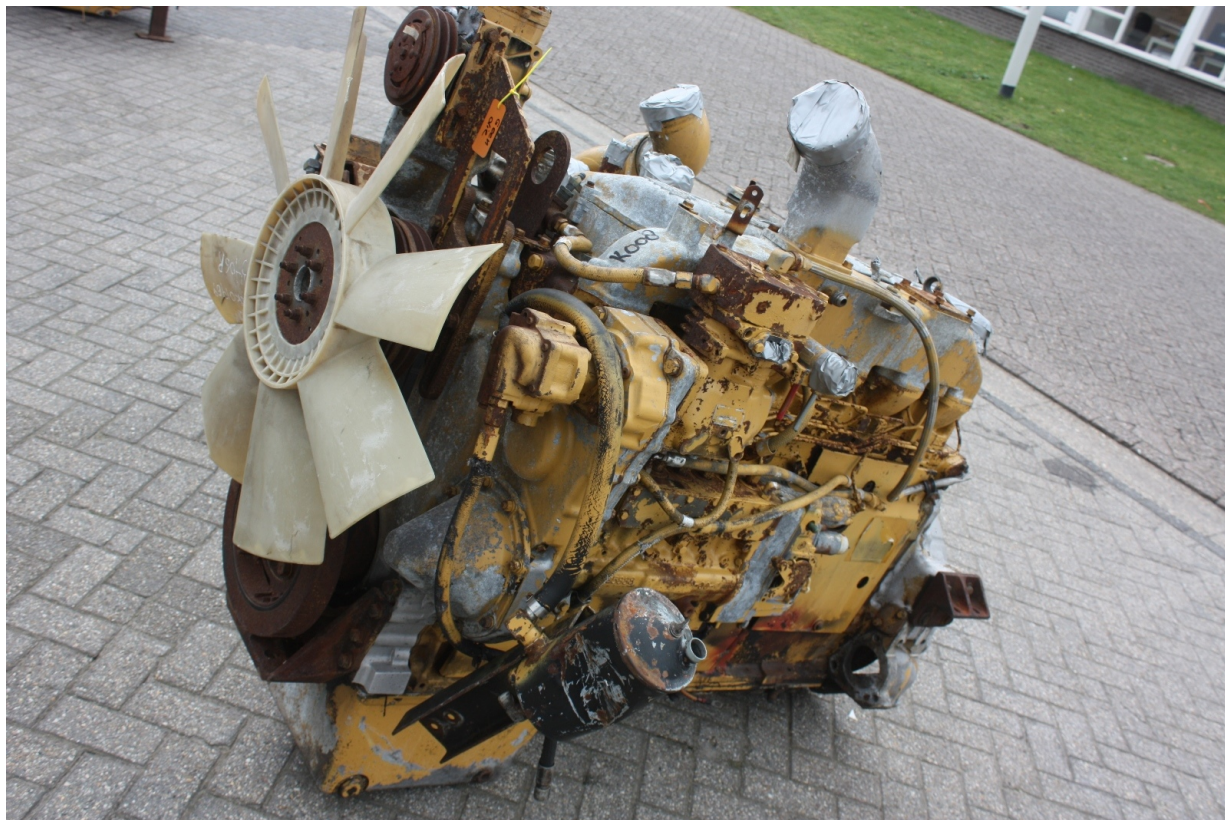

Ref No. : K00008

Sold new : 0

Serial No. : 5JK01969

Brand : Caterpillar

Hour meter reading : 0.00

Model : 3406B

Tyres/UC : 0 %

Price : € 4250.00

Caterpillar 3406B turbocharged engine, engine does not run. Inspections are welcome.

Delta Machinery  
Haven M529, Port of Moerdijk  
Mark S. Clarkelaan 6  
4761 RK Zevenbergen, Netherlands

Tel. +31 888 966 966  
Fax +31 888 966 950  
sales@deltamachinery.nl  
www.deltaheavymachinery.com